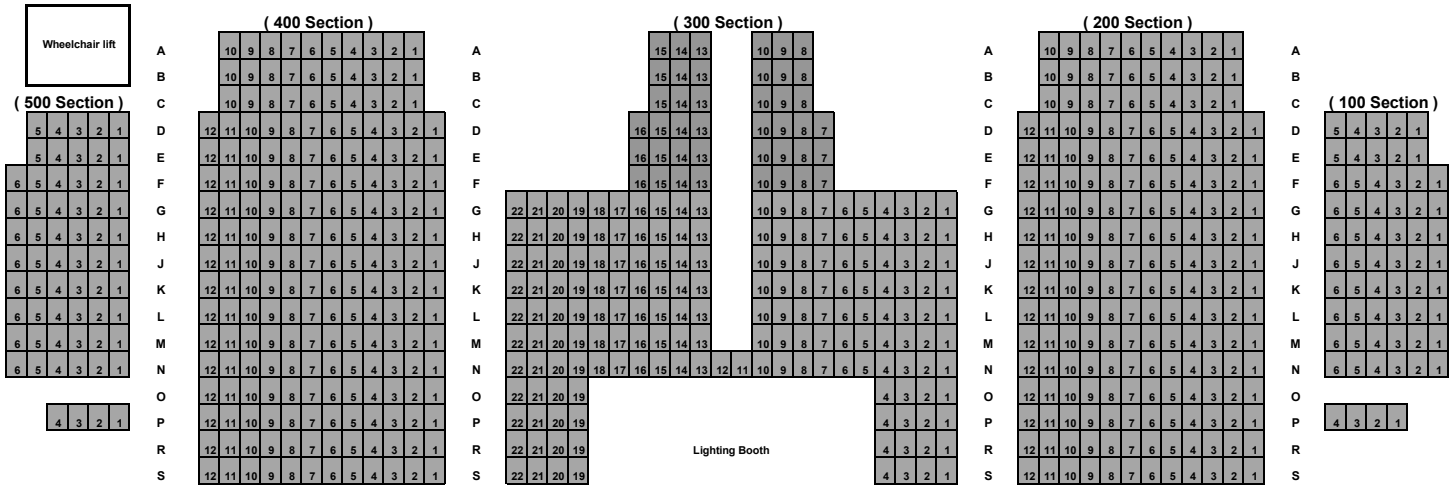

Broadway in Tucson 2020-21

- President's Club Area
- Gold Circle
- Area A
- Area B
- Area C
- Area D
- Mezz Area B
- Mezz Area C
- Mezz Area D

- Obstructed View
- Companion Seat
- Wheel Chair Space

(Orchestra Pit - Select Performances)

	22	21	20	19	18	17	16	15	14	13		10	9	8	7	6	5	4	3	2	1		
A	22	21	20	19	18	17	16	15	14	13		10	9	8	7	6	5	4	3	2	1		
B	22	21	20	19	18	17	16	15	14	13		10	9	8	7	6	5	4	3	2	1		
C	22	21	20	19	18	17	16	15	14	13	12	11	10	9	8	7	6	5	4	3	2	1	

Capacity 2524 (1788 Orchestra, 736 Balcony)