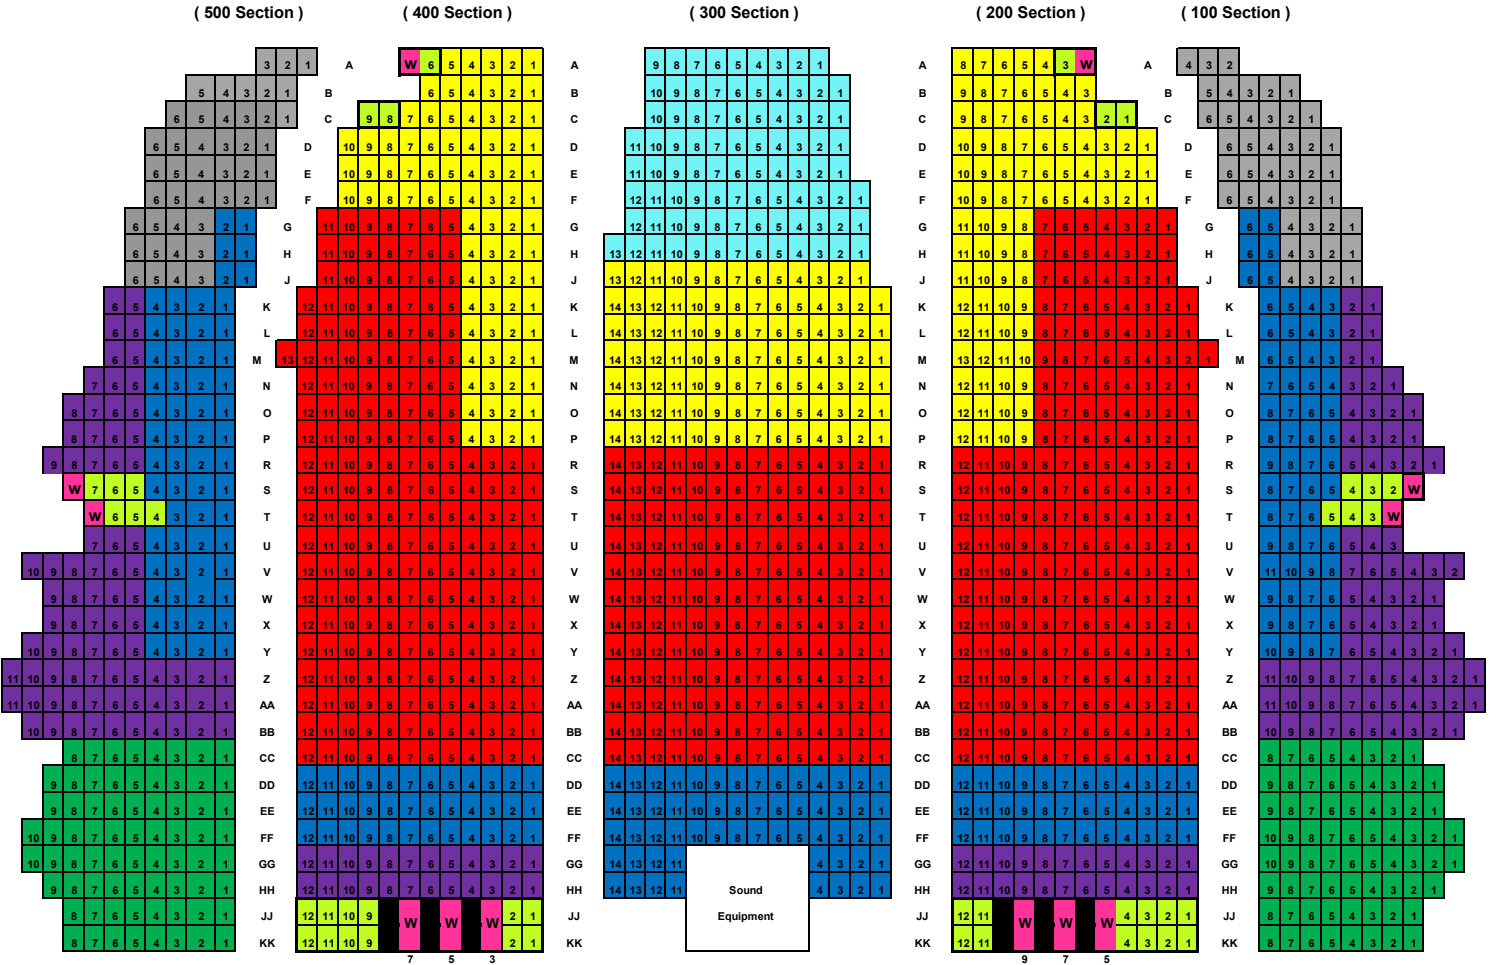

Broadway in Tucson 2020-21

- President's Club Area
- Gold Circle
- Area A
- Area B
- Area C
- Area D
- Mezz Area B
- Mezz Area C
- Mezz Area D

- Obstructed View
- Companion Seat
- Wheel Chair Space

(Orchestra Pit - Select Performances)

	22	21	20	19	18	17	16	15	14	13		10	9	8	7	6	5	4	3	2	1		
A	22	21	20	19	18	17	16	15	14	13		10	9	8	7	6	5	4	3	2	1		
B	22	21	20	19	18	17	16	15	14	13		10	9	8	7	6	5	4	3	2	1		
C	22	21	20	19	18	17	16	15	14	13	12	11	10	9	8	7	6	5	4	3	2	1	

Capacity 2524 (1788 Orchestra, 736 Balcony)